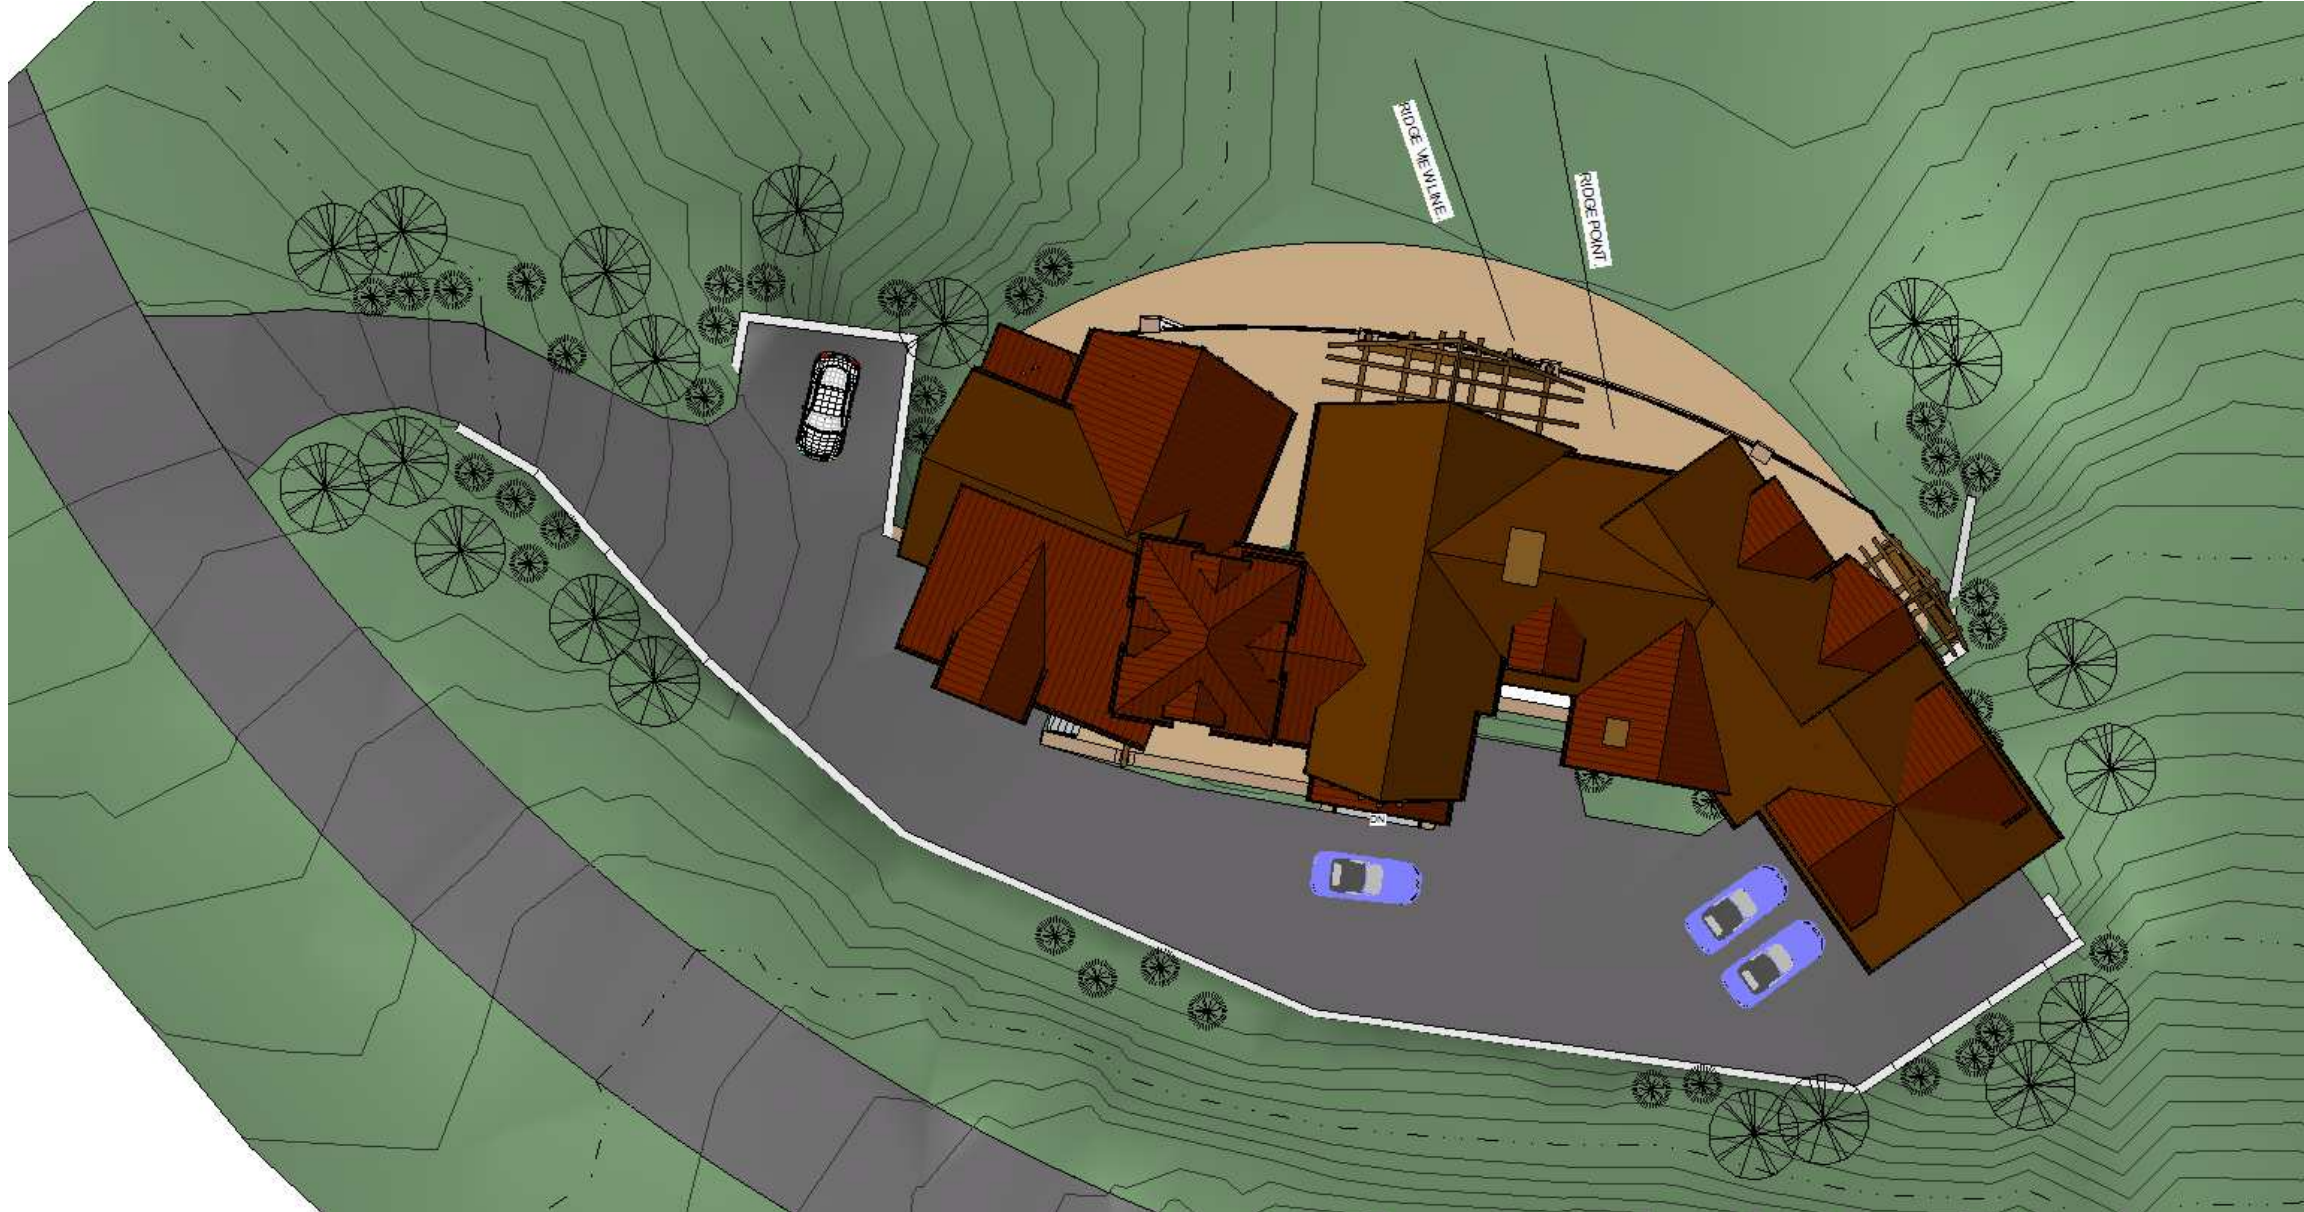

SKI IN AND OUT.

NAME WITHHELD UPON REQUEST.

This contemporary style, custom designed project is 6000 + square feet and includes high end finishes in all areas. Six sleeping areas in all: Master Bedroom, 3 Exclusive Suites, 2 Associate Bedrooms. Private bathrooms in all sleeping areas, large kitchen with alcove, office, rec room, 3 car garage and large deck for outside entertaining. Shingle and rusty corrugated roofs, barn wood siding and Arkansas stone make up the exterior materials in a configuration that blends itself to the site.

NAME WITHHELD UPON REQUEST.

ROOF AND SITE PLAN.

Snowmass Village Lot , CO.

GERALD ROSS, ARCHITECTS

PROPERTY OF THE ARCHITECT.

www.aspenarchitect.com

[970-925-1157](tel:970-925-1157)

[Cell: 970-708-1392](tel:970-708-1392)

PRIVATE CUSTOM RESIDENCE IN SNOWMASS VILLAGE.

SKI IN AND OUT.

NAME WITHHELD UPON REQUEST.

ENTRY LEVEL PLAN.